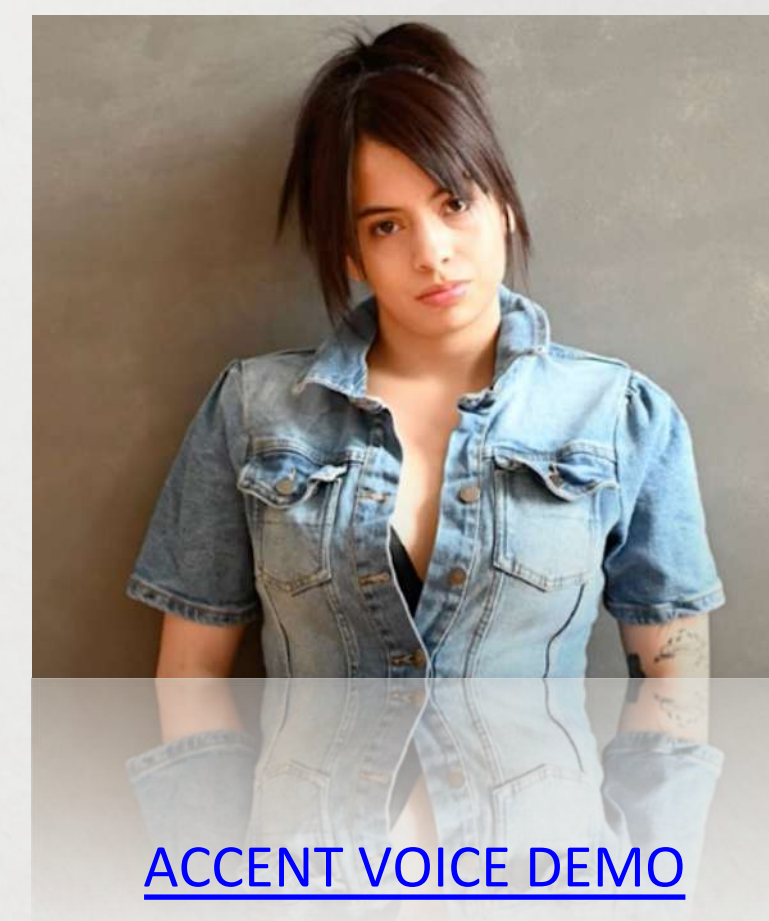

ACCENT VOICE DEMO