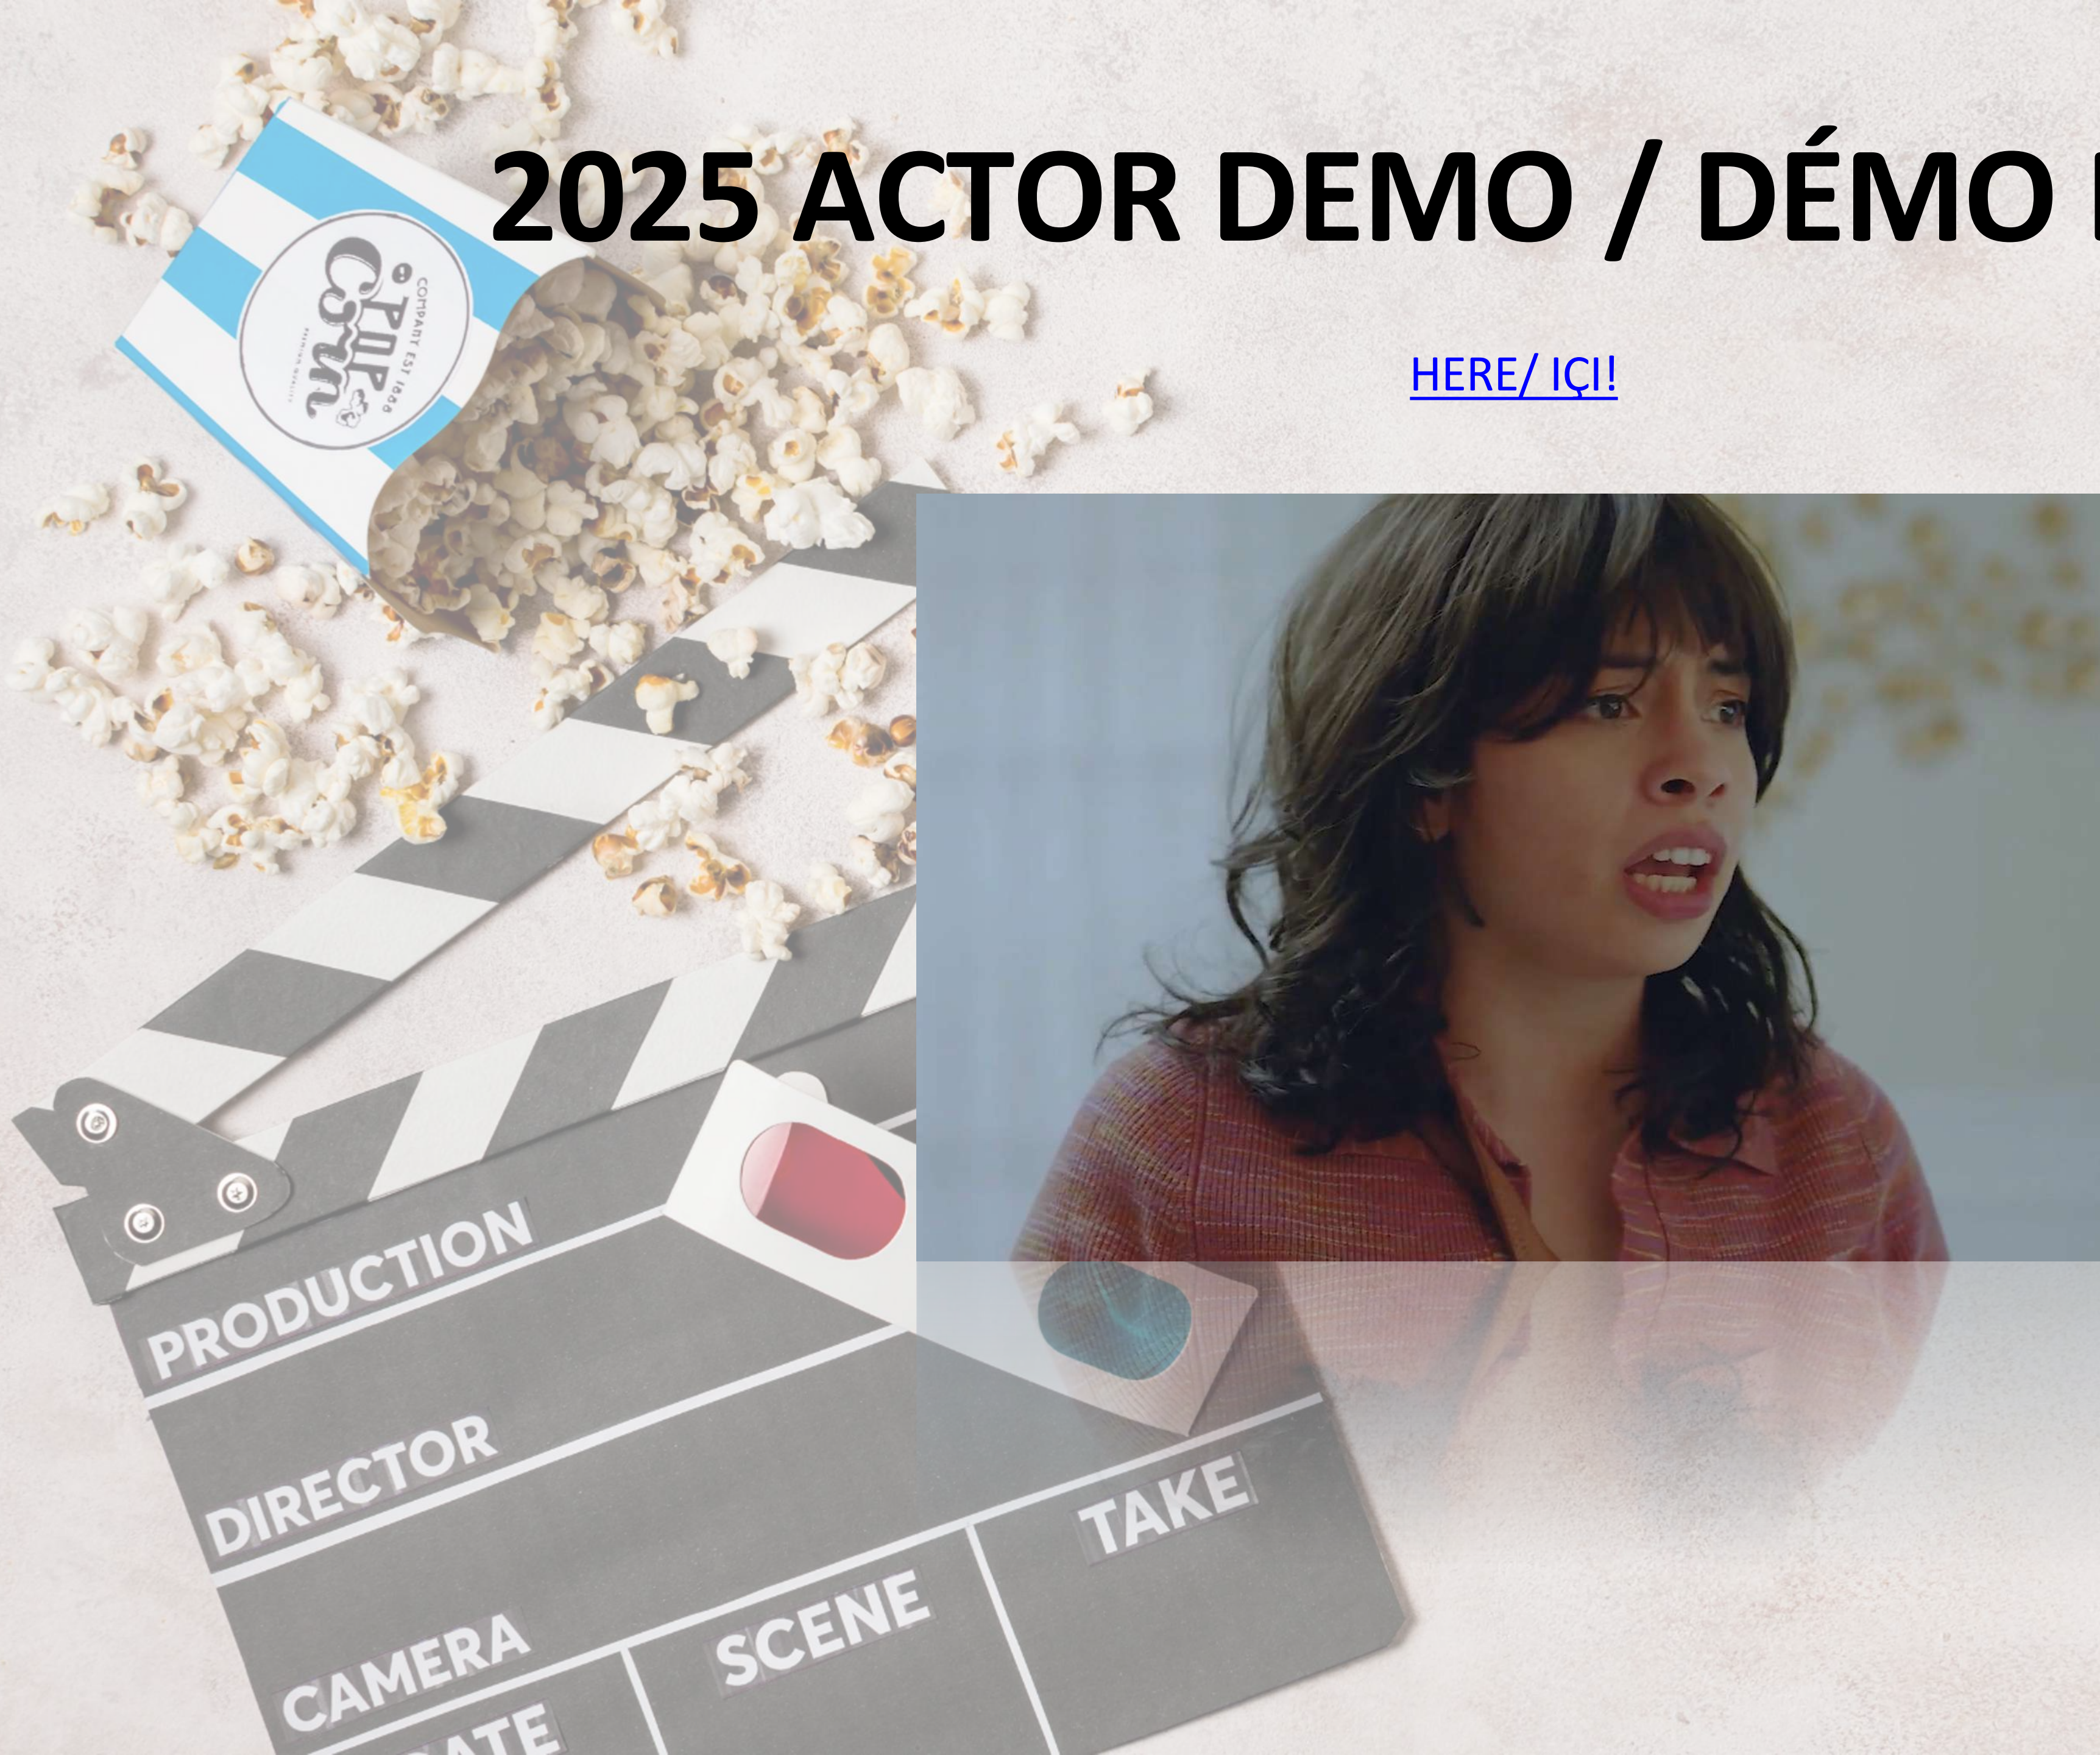

2025 ACTOR DEMO / DÉMO DE JEUX

[HERE/ İÇİ!](#)